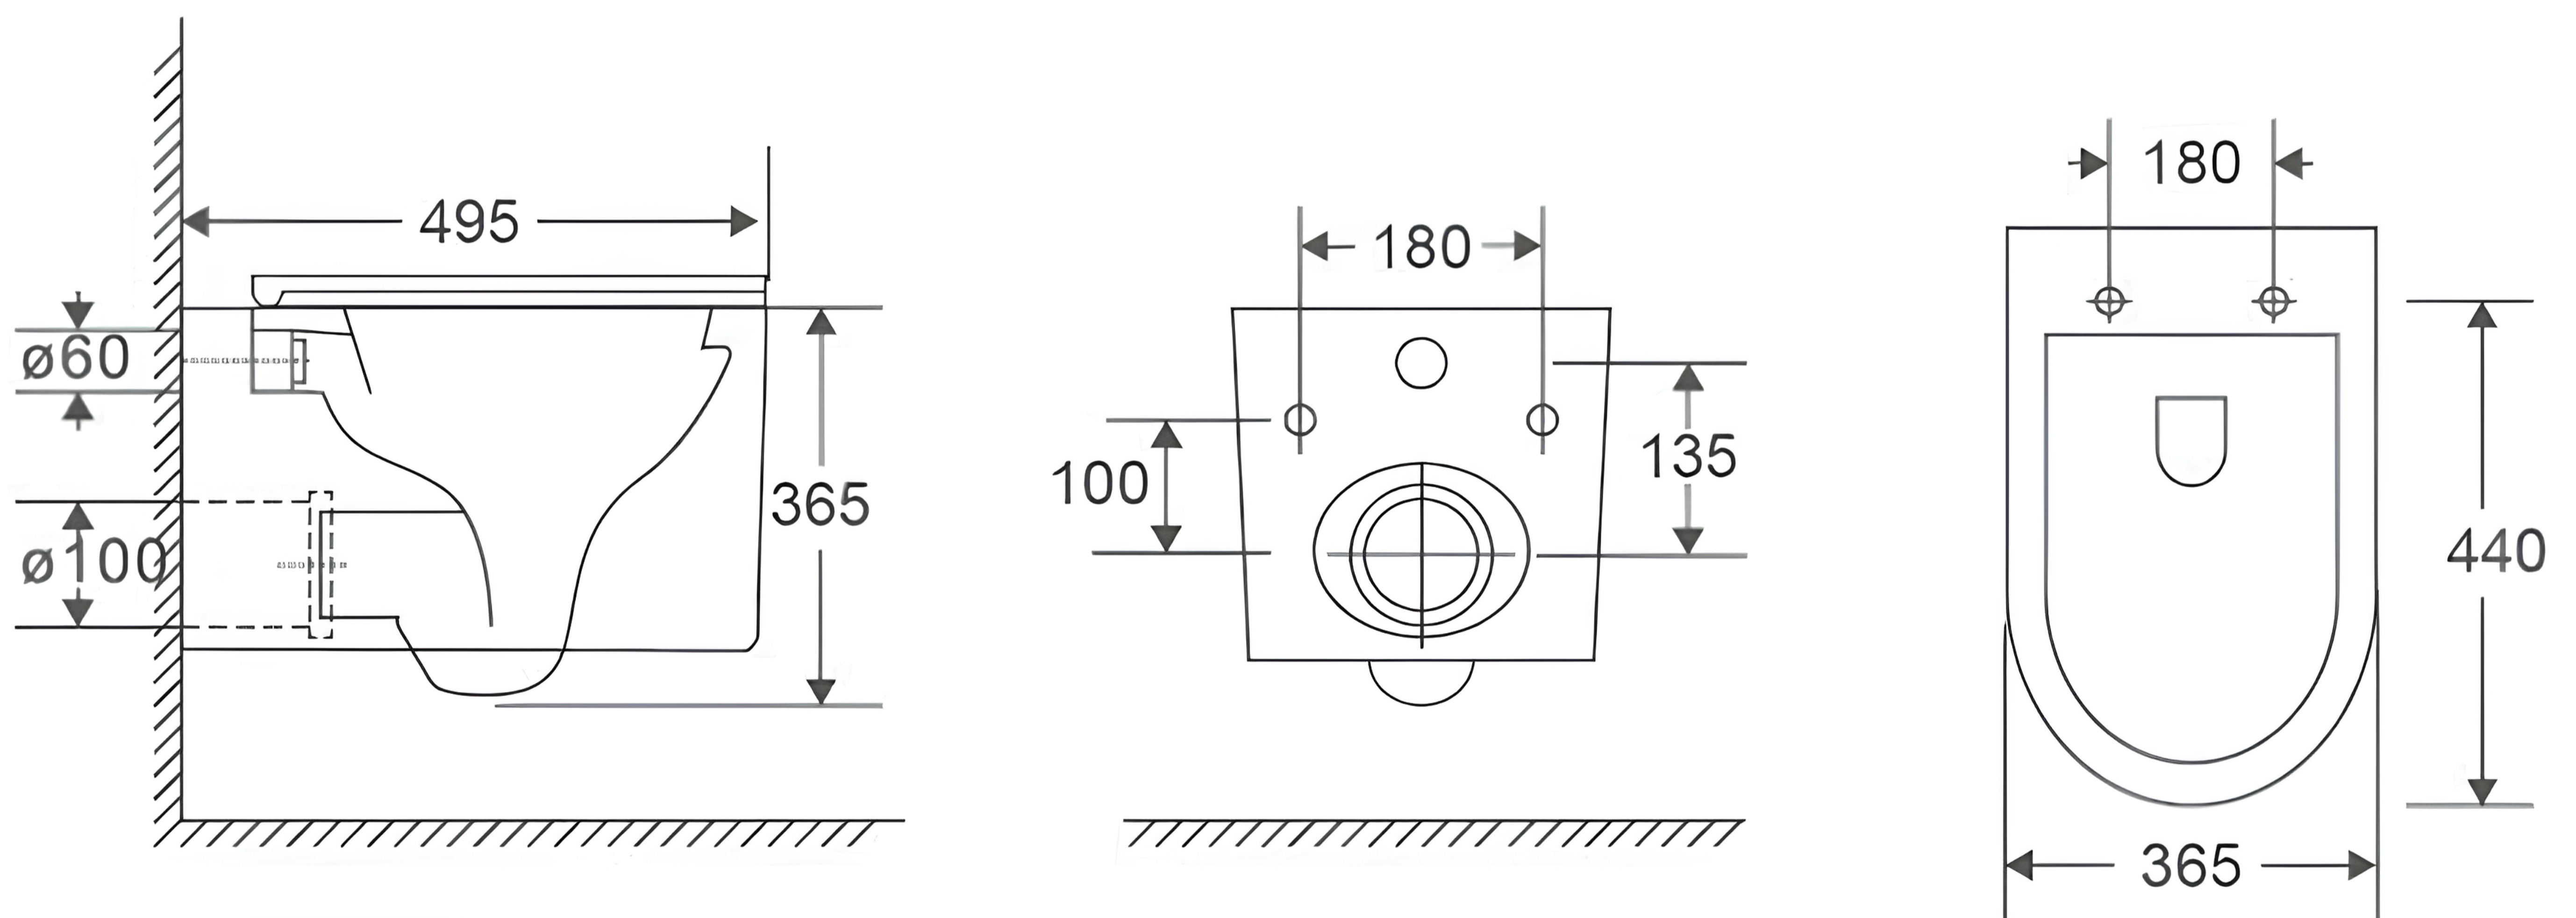

Generation 3 Rimless Tornado Quiet WC

Product Code : 1857

Technical Drawing

All dimension are in **mm**